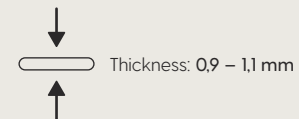

LIFESTYLE
FURNITURE
SINCE 1978

LEATHER
SOFT 062
price group 31

001 White

071 Stone

036 Petrol

089 Black

Soft leather is a corrected grain where most scars and marks have been removed from the surface. The leather is easy to maintain due to a protecting layer of finish and is particularly suitable for families with children.