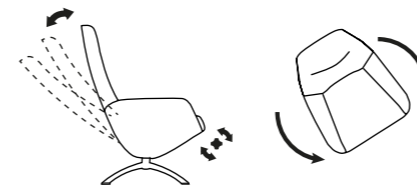

Height | Seat Height | Width | Depth