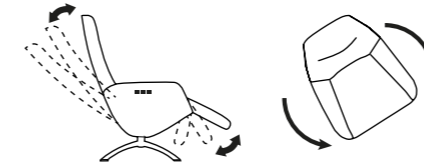

► VITEZ Power Recliner [Alpine/Natural, Vision/Chrome]

1.

2.

1. Esodo Power Recliner

Chair: H 111 cm | SH 45 cm | W 76 cm | D 78 cm
cover: Reno/Brown, base: Vision/Black

2. Vitez Power Recliner

Chair: H 111 cm | SH 46 cm | W 76 cm | D 81 cm
cover: Alpine/Natural, base: Vision/Chrome

3.

3. Esodo Manual

Chair: H 111 cm | SH 45 cm | W 76 cm | D 78 cm
cover: Balder/White, base: Vision/Black

► LOTUS PLUS set [Balder/Black, Sub/Black]
LUCCA sofa [Lido/Petrol, Legs T2, Arm 1A]

▶ DAHLIA set [Earth/Forest, Bond/Black]