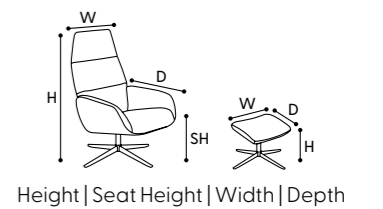

Height | Seat Height | Width | Depth

► FOX set [Lido/Petrol, Bossa/Chrome]

1. Fox

Chair: H 98 cm | SH 44 cm | W 72 cm | D 86 cm
Footrest: H 43 cm | W 55 cm | D 37 cm
cover: Earth/Teal, base: Bossa/Black

2. Firana

Chair: H 98 cm | SH 44 cm | W 72 cm | D 86 cm
Footrest: H 43 cm | W 55 cm | D 37 cm
cover: Lido/Petrol, base: Sub/Chrome

3. Alberto

Chair: H 104 cm | SH 45 cm | W 78 cm | D 88 cm
Footrest: H 40 cm | W 55 cm | D 37 cm
cover: Challenger/Liver, base: Vision/Satin Chrome