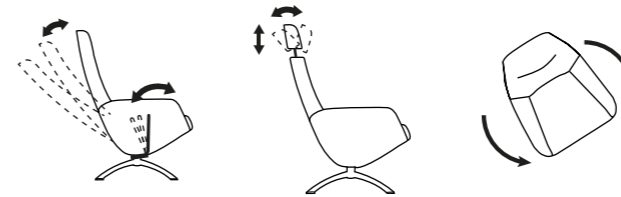

1.

2.

1. Vitez Plus

Chair: H 116 cm | SH 46 cm | W 78 cm | D 87 cm
Footrest: H 40 cm | W 55 cm | D 41 cm
cover: Reno/Steel, base: Bond/Chrome

2. Vitez Plus Combi

Chair: H 116 cm | SH 46 cm | W 78 cm | D 87 cm
Footrest: H 40 cm | W 55 cm | D 41 cm
cover: Balder/Grey, Brema/Ashgrey, base: Bond/Black

Dyfosit™
Patented function system