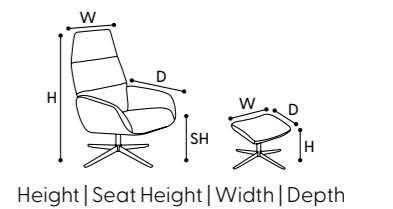

2. Lotus Plus

Chair: H 100 cm | SH 46 cm | W 73 cm | D 87 cm
Footrest: H 43 cm | W 55 cm | D 37 cm
cover: Reno/Stone, base: Bossa/Chrome

3. Esprit

Chair: H 99 cm | SH 44 cm | W 73 cm | D 87 cm
Footrest: H 50 cm | W 55 cm | D 37 cm
cover: Air/Denim, base: Bond/Black

4. Esprit Plus

Chair: H 99 cm | SH 44 cm | W 73 cm | D 87 cm
Footrest: H 50 cm | W 55 cm | D 37 cm
cover: Soft/Petrol, base: Bossa/Black

5. Erola

Chair: H 96 cm | SH 50 cm | W 73 cm | D 81 cm
Footrest: H 47 cm | W 55 cm | D 37 cm
cover: Home/Army, base: Sub/Chrome

6. Erola Plus

Chair: H 96 cm | SH 50 cm | W 73 cm | D 81 cm
Footrest: H 47 cm | W 55 cm | D 37 cm
cover: Earth/Shitake, base: Sub/Chrome

7. Dahlia

Chair: H 99 cm | SH 44 cm | W 73 cm | D 87 cm
Footrest: H 47 cm | W 55 cm | D 37 cm
cover: Challenger/Bronze, base: Bossa/Chrome