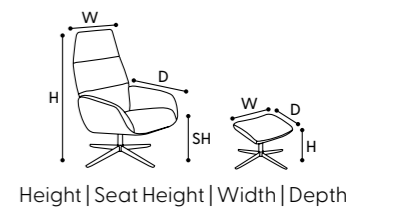

1.

1. Havanna

Chair: H 105 cm | SH 39 cm | W 63 cm | D 70 cm
Footrest: H 47 cm | W 49 cm | D 37 cm
cover: Club Royal/Taupe, base: Vision/Black