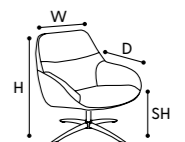

2.

2. Eagle

Chair: H 75 cm | SH 39 cm | W 61 cm | D 69 cm
cover: Balder/Stone

3.

3. Nordic Quilt

Chair: H 72 cm | SH 40 cm | W 74 cm | D 69 cm
cover: Earth/Indigo

Height | Seat Height | Width | Depth

1.

2.

1. Gro Lounge Chair

Chair: H 76 cm | SH 45 cm | W 76 cm | D 73 cm
cover: Air/Liver

2. Gro Sofa

Sofa: H 74 cm | SH 45 cm | W 161 cm | D 73 cm
cover: Air/Wine red

1.

2.

1. Gro Chair Outdoor