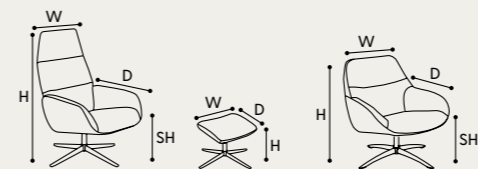

Delivery time:

6 to 8 weeks

Height | Seat Height | Width | Depth
Hauteur | Hauteur d'assise | Largeur | Profondeur
Höhe | Sitzhöhe | Breite | Tiefe
Altura | Altura del asiento | Ancho | Profundidad
Højde | Sædehøjde | Bredde | Dybde