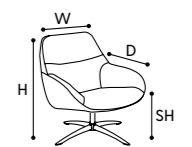

1. Buddy

Chair: H 69 cm | SH 41 cm | W 68 cm | D 69 cm
cover: Soil/Ocre, base: Sub/Black

2. Lilly

Chair: H 79 cm | SH 39 cm | W 73 cm | D 78 cm
cover: Soft/Petrol, base: Sub/Chrome

3. Dahlia Low

Chair: H 79 cm | SH 43 cm | W 70 cm | D 76 cm
cover: Club Royal/Light brown, base: Bond/Black

4. Daisy

Chair: H 79 cm | SH 43 cm | W 70 cm | D 76 cm
cover: Earth/Copper, base: Bond/Chrome

5. Pimento

Chair: H 84 cm | SH 46 cm | W 74 cm | D 76 cm
cover: Earth/Army, base: Bond/Black

6. Victoria

Chair: H 96 cm | SH 43 cm | W 73 cm | D 87 cm
Footrest: H 40 cm | W 80 cm | D 73 cm
cover: Earth/Copper, base: Vision/Black