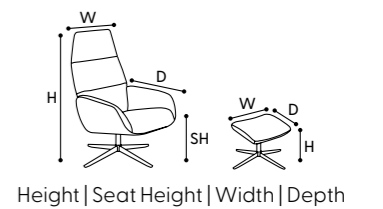

Height | Seat Height | Width | Depth

► FOX set [Lido/Petrol, Bossa/Chrome]

1. Fox

Chair: H 98 cm | SH 44 cm | W 72 cm | D 86 cm
Footrest: H 43 cm | W 55 cm | D 37 cm
cover: Earth/Teal, base: Bossa/Black

2. Firana

► CAMILLO set [Air/Steel, Sub/Chrome]

1. Camillo

Chair: H 100 cm | SH 43 cm | W 74 cm | D 89 cm
Footrest: H 40 cm | W 55 cm | D 37 cm
cover: Adore/Petrol, base: Vision/Black

2. Vision

Chair: H 99 cm | SH 43 cm | W 71 cm | D 86 cm
Footrest: H 43 cm | W 55 cm | D 37 cm
cover: Air/Liver, base: Sub/Chrome

3. Vision XL

Chair: H 104 cm | SH 46 cm | W 71 cm | D 86 cm
Footrest: H 43 cm | W 55 cm | D 37 cm
cover: Adore/Hunter, base: Vision/Satin Chrome

Height | Seat Height | Width | Depth

► HAVANNA set [Balder/White, Bond/Black]