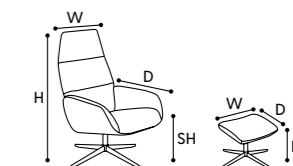

1.

1. Eden Plus

Chair: H 113,5 cm - 123,5 cm | SH 44 cm - 54 cm | W 71 cm | D 79,5 cm
Footrest: H 43 cm | W 55 cm | D 36 cm
cover: Mito/Brass, base: Rotor1/Anodic brown
model available only on Rotor 1 and Rotor 3 bases

2.

3.

2. Loco

Chair: H 113,5 cm - 123,5 cm | SH 44 cm - 54 cm | W 71 cm | D 79,5 cm
Footrest: H 43 cm | W 55 cm | D 36 cm
cover: Earth/Plumb, base: Rotor3/Black
model available only on Rotor 1 and Rotor 3 bases

3. Ontario

Chair: H 105 cm - 115 cm | SH 43 cm - 53 cm | W 81 cm | D 84 cm
Footrest: H 43 cm | W 55 cm | D 41 cm
cover: Club Royal/White, base: Rotor1/Black
model available only on Rotor 1 and Rotor 3 bases