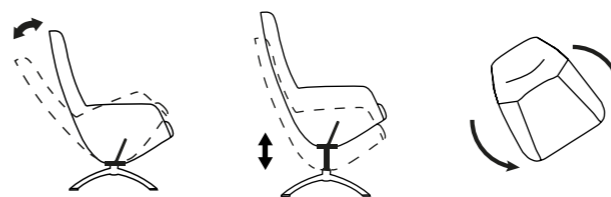

1.

1. Eden Plus

Chair: H 113,5 cm - 123,5 cm | SH 44 cm - 54 cm | W 71 cm | D 79,5 cm
Footrest: H 43 cm | W 55 cm | D 36 cm
cover: Mito/Brass, base: Rotor1/Anodic brown
model available only on Rotor 1 and Rotor 3 bases

2.

3.

2. Loco

Chair: H 113,5 cm - 123,5 cm | SH 44 cm - 54 cm | W 71 cm | D 79,5 cm
Footrest: H 43 cm | W 55 cm | D 36 cm
cover: Earth/Plumb, base: Rotor3/Black
model available only on Rotor 1 and Rotor 3 bases

3. Ontario

Chair: H 105 cm - 115 cm | SH 43 cm - 53 cm | W 81 cm | D 84 cm
Footrest: H 43 cm | W 55 cm | D 41 cm
cover: Club Royal/White, base: Rotor1/Black
model available only on Rotor 1 and Rotor 3 bases