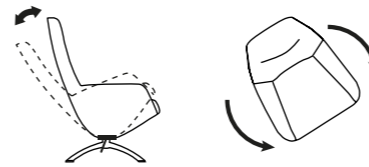

2.

2. Kantate

Chair: H 105 cm | SH 41 cm | W 77 cm | D 80 cm
Footrest: H 43 cm | W 55 cm | D 37 cm
cover: Balder/Nougat, base: Vision/Chrome