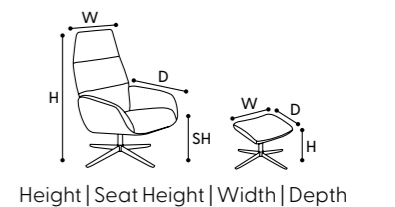

1. Aerofoil

Chair: H 112 cm | SH 46 cm | W 74 cm | D 89 cm
Footrest: H 38 cm | W 53 cm | D 36 cm
cover: Reno/Stone, base: Bond/Chrome

2. Aerofoil Plus

Chair: H 112 cm | SH 46 cm | W 74 cm | D 89 cm
Footrest: H 38 cm | W 53 cm | D 36 cm
cover: Reno/Cognac, base: Bond/Chrome

3. Yani

Chair: H 110 cm | SH 44 cm | W 77 cm | D 88 cm
Footrest: H 42 cm | W 60 cm | D 41 cm
cover: Balder/Nougat, base: Bond/Chrome

4. Yani Combi

Chair: H 110 cm | SH 44 cm | W 77 cm | D 88 cm
Footrest: H 42 cm | W 60 cm | D 41 cm
cover: Balder/Cognac, Brema/Beige, base: Vision/Black

5. Palma

Chair: H 106 cm | SH 44 cm | W 77 cm | D 86 cm
Footrest: H 39 cm | W 60 cm | D 41 cm
cover: Balder/Cognac, base: Vision/Chrome

6. Palma Combi

Chair: H 106 cm | SH 44 cm | W 77 cm | D 86 cm
Footrest: H 39 cm | W 60 cm | D 41 cm
cover: Balder/Black, base: Vision/Black

Dyfosit™
Patented function system