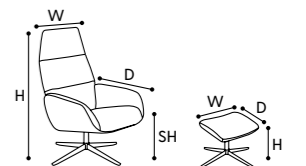

1.

1. Island Soft

Chair: H 104 cm | SH 42 cm | W 93 cm | D 96 cm
Footrest: H 46 cm | W 62 cm | D 48 cm
cover: Earth/Mustard, base: Donati/Black

2.

2. Kantate

Chair: H 105 cm | SH 41 cm | W 77 cm | D 80 cm
Footrest: H 43 cm | W 55 cm | D 37 cm
cover: Balder/Nougat, base: Vision/Chrome