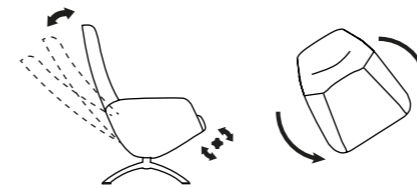

Height | Seat Height | Width | Depth