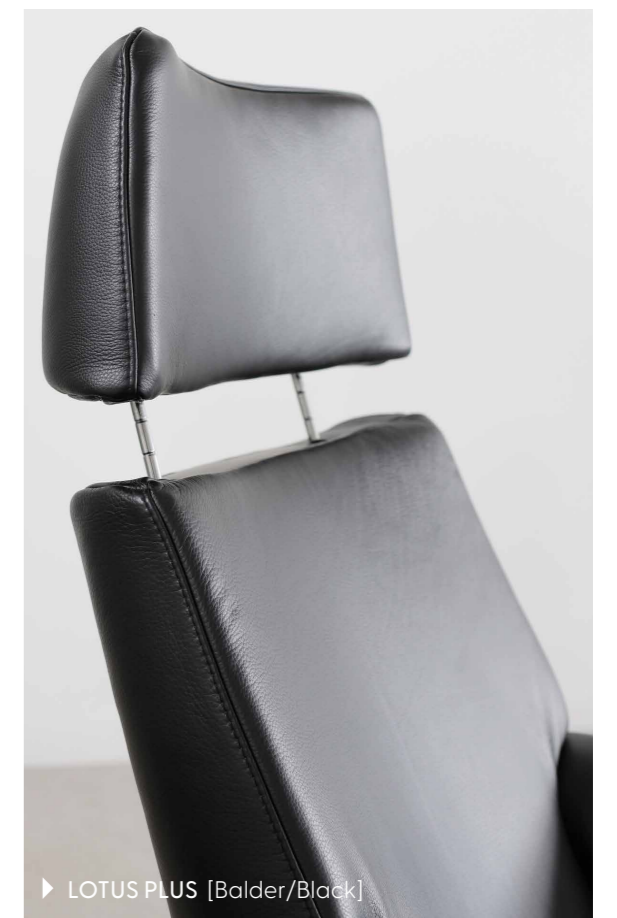

▶ LOTUS PLUS [Balder/Black]