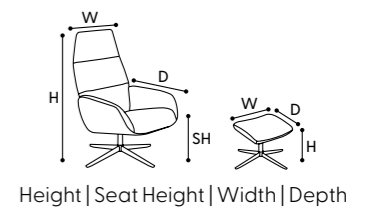

Dyfosit™
Patented function system