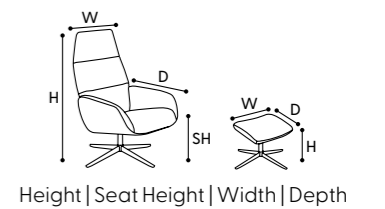

6. Erola Plus

Chair: H 96 cm | SH 50 cm | W 73 cm | D 81 cm
Footrest: H 47 cm | W 55 cm | D 37 cm
cover: Earth/Shitake, base: Sub/Chrome

7. Dahlia

Chair: H 99 cm | SH 44 cm | W 73 cm | D 87 cm
Footrest: H 47 cm | W 55 cm | D 37 cm
cover: Challenger/Bronze, base: Bossa/Chrome

► MAGIC PLUS set [Mito/Dolphin, Bossa/Black]

► ERGO PLUS set [Soil/Indigo, Bossa/Chrome]
ERGO set [Balder/Cognac, Bossa/Black]

► ERGO [Balder/Black]

**1. Ergo**

Chair: H 108 cm | SH 42 cm | W 71 cm | D 80 cm
 Footrest: H 40 cm | W 55 cm | D 37 cm
 cover: Club Royal/Light Brown, base: Vision/Black

2. Ergo Plus

Chair: H 108 cm | SH 42 cm | W 71 cm | D 80 cm
 Footrest: H 40 cm | W 55 cm | D 37 cm
 cover: Balder/Blue, base: Vision/Satin Chrome

3. Magic Plus

Chair: H 112 cm | SH 51 cm | W 71 cm | D 80 cm
 Footrest: H 40 cm | W 55 cm | D 37 cm
 cover: Mito/Dolphin, base: Bossa/Black