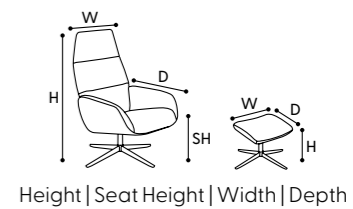

1. Shine

Chair: H 103 cm | SH 41 cm | W 82 cm | D 76 cm
Footrest: H 42 cm | W 60 cm | D 42 cm
cover: Balder/Cognac, base: Sub/Chrome

2. Shine Combi

Chair: H 103 cm | SH 41 cm | W 82 cm | D 76 cm
Footrest: H 42 cm | W 60 cm | D 42 cm
cover: Balder/Cognac, Brema/Beige, base: Sub/Black

3. Dune

Chair: H 103 cm | SH 41 cm | W 82 cm | D 76 cm
Footrest: H 42 cm | W 60 cm | D 42 cm
cover: Home/Steel, base: Vision/Black