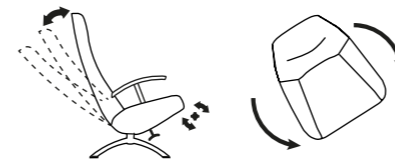

1.

1. Havanna

Chair: H 105 cm | SH 39 cm | W 63 cm | D 70 cm
Footrest: H 47 cm | W 49 cm | D 37 cm
cover: Club Royal/Taupe, base: Vision/Black