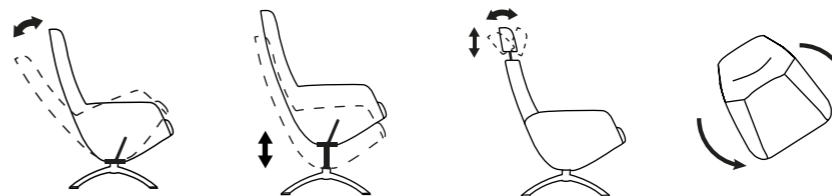

► LOCO set [Earth/Plumb, Rotor3/Black]

1.

1. Eden Plus

Chair: H 113,5 cm - 123,5 cm | SH 44 cm - 54 cm | W 71 cm | D 79,5 cm
 Footrest: H 43 cm | W 55 cm | D 36 cm
 cover: Mito/Brass, base: Rotor1/Anodic brown
 model available only on Rotor 1 and Rotor 3 bases