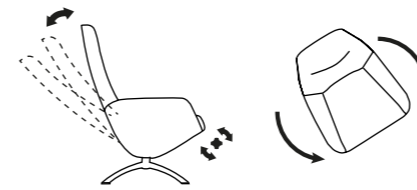

1. Fox

Chair: H 98 cm | SH 44 cm | W 72 cm | D 86 cm
Footrest: H 43 cm | W 55 cm | D 37 cm
cover: Earth/Teal, base: Bossa/Black

2. Firana

Chair: H 98 cm | SH 44 cm | W 72 cm | D 86 cm
Footrest: H 43 cm | W 55 cm | D 37 cm
cover: Lido/Petrol, base: Sub/Chrome

3. Alberto

Chair: H 104 cm | SH 45 cm | W 78 cm | D 88 cm
Footrest: H 40 cm | W 55 cm | D 37 cm
cover: Challenger/Liver, base: Vision/Satin Chrome