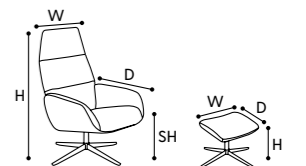

Height | Seat Height | Width | Depth