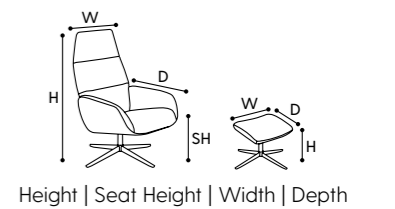

Discover our Sofas:

1. Aerofoil

Chair: H 112 cm | SH 46 cm | W 74 cm | D 89 cm
Footrest: H 38 cm | W 53 cm | D 36 cm

2. Aerofoil Plus

Chair: H 112 cm | SH 46 cm | W 74 cm | D 89 cm
Footrest: H 38 cm | W 53 cm | D 36 cm

3. Yani

Chair: H 110 cm | SH 44 cm | W 77 cm | D 88 cm
Footrest: H 42 cm | W 60 cm | D 41 cm

4. Yani Combi

Chair: H 110 cm | SH 44 cm | W 77 cm | D 88 cm
Footrest: H 42 cm | W 60 cm | D 41 cm

5. Palma

Chair: H 106 cm | SH 44 cm | W 77 cm | D 86 cm
Footrest: H 39 cm | W 60 cm | D 41 cm

6. Palma Combi

Chair: H 106 cm | SH 44 cm | W 77 cm | D 86 cm
Footrest: H 39 cm | W 60 cm | D 41 cm

Dyfosit™
Patented function system

1. Vitez Plus

Chair: H 116 cm | SH 46 cm | W 78 cm | D 87 cm
Footrest: H 40 cm | W 55 cm | D 41 cm