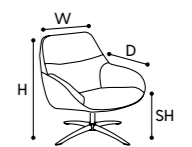

6.

7.

6. Orion LB

Chair: H 86 cm | SH 39 cm | W 71 cm | D 84 cm

7. Orion LB Combi

Chair: H 86 cm | SH 39 cm | W 71 cm | D 84 cm

Height | Seat Height | Width | Depth

1.

1. Kantate

Chair: H 105 cm | SH 41 cm | W 77 cm | D 80 cm
 Footrest: H 43 cm | W 55 cm | D 37 cm

2.

2. Ontario

Chair: H 105 cm | SH 37 cm | W 80 cm | D 80 cm
 Footrest: H 42 cm | W 55 cm | D 41 cm

Height | Seat Height | Width | Depth

- 1. Buddy**
Chair: H 69 cm | SH 41 cm | W 68 cm | D 69 cm
- 2. Lilly**
Chair: H 79 cm | SH 39 cm | W 73 cm | D 78 cm
- 3. Ergo Low**
Chair: H 79 cm | SH 41 cm | W 70 cm | D 76 cm

- 4. Dahlia Low**
Chair: H 79 cm | SH 43 cm | W 70 cm | D 76 cm
- 5. Daisy**
Chair: H 79 cm | SH 43 cm | W 70 cm | D 76 cm