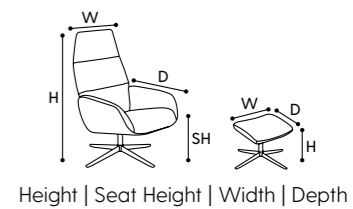

Chair: H 99 cm | SH 43 cm | W 71 cm | D 86 cm
Footrest: H 43 cm | W 55 cm | D 37 cm

3. Vision XL

Chair: H 104 cm | SH 46 cm | W 71 cm | D 86 cm
Footrest: H 43 cm | W 55 cm | D 37 cm

1.

2.

1. Havana

Chair: H 105 cm | SH 39 cm | W 63 cm | D 70 cm
Footrest: H 47 cm | W 49 cm | D 37 cm

2. Orlando

Chair: H 105 cm | SH 39 cm | W 64 cm | D 70 cm
Footrest: H 47 cm | W 49 cm | D 37 cm

1.

2.

3.

1. Island

Chair: H 95 cm | SH 39 cm | W 93 cm | D 96 cm
Footrest: H 46 cm | W 62 cm | D 48 cm

3. Magnolia LB

Chair: H 85 cm | SH 49 cm | W 78 cm | D 80 cm

2. Magnolia High Back

Chair: H 104 cm | SH 47 cm | W 78 cm | D 85 cm
Footrest: H 44 cm | W 54 cm | D 40 cm

4.

4. Island Soft

Chair: H 104 cm | SH 42 cm | W 93 cm | D 96 cm
Footrest: H 46 cm | W 62 cm | D 48 cm

1. Orion HB

Chair: H 105 cm | SH 43 cm | W 74 cm | D 85 cm
Footrest: H 47 cm | W 55 cm | D 47 cm

2. Orion HB Combi

Chair: H 105 cm | SH 43 cm | W 74 cm | D 85 cm
Footrest: H 47 cm | W 55 cm | D 47 cm

3. Shine