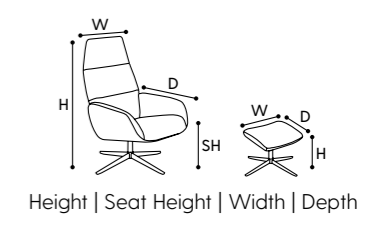

1.

2.

1. Esodo

Chair: H 111 cm | SH 45 cm | W 76 cm | D 78 cm

2. Vitez

Chair: H 111 cm | SH 46 cm | W 76 cm | D 81 cm

3.

3. Esodo Manual

Chair: H 111 cm | SH 45 cm | W 76 cm | D 78 cm

- 1. Elise**
Chair: H 96 cm | SH 50 cm | W 73 cm | D 81 cm
Footrest: H 47 cm | W 55 cm | D 37 cm
- 2. Elise Plus**
Chair: H 96 cm | SH 50 cm | W 73 cm | D 81 cm
Footrest: H 47 cm | W 55 cm | D 37 cm
- 3. Esprit**
Chair: H 99 cm | SH 44 cm | W 73 cm | D 87 cm
Footrest: H 50 cm | W 55 cm | D 37 cm
- 4. Esprit Plus**
Chair: H 99 cm | SH 44 cm | W 73 cm | D 87 cm
Footrest: H 50 cm | W 55 cm | D 37 cm
- 5. Lotus**
Chair: H 100 cm | SH 46 cm | W 73 cm | D 87 cm
Footrest: H 43 cm | W 55 cm | D 37 cm
- 6. Lotus Plus**
Chair: H 100 cm | SH 46 cm | W 73 cm | D 87 cm
Footrest: H 43 cm | W 55 cm | D 37 cm
- 7. Dahlia**
Chair: H 99 cm | SH 44 cm | W 73 cm | D 87 cm
Footrest: H 47 cm | W 55 cm | D 37 cm

**1. Ergo**

Chair: H 108 cm | SH 42 cm | W 71 cm | D 80 cm
Footrest: H 40 cm | W 55 cm | D 37 cm

2. Ergo Plus

Chair: H 108 cm | SH 42 cm | W 71 cm | D 80 cm
Footrest: H 40 cm | W 55 cm | D 37 cm

3. Chef

Chair: H 110 cm | SH 44 cm | W 71 cm | D 80 cm
Footrest: H 41 cm | W 55 cm | D 37 cm

4. Boss

Chair: H 110 cm | SH 44 cm | W 71 cm | D 80 cm
Footrest: H 43 cm | W 54 cm | D 41 cm

5. Magic Plus

Chair: H 112 cm | SH 51 cm | W 71 cm | D 80 cm
Footrest: H 40 cm | W 55 cm | D 37 cm

Height | Seat Height | Width | Depth