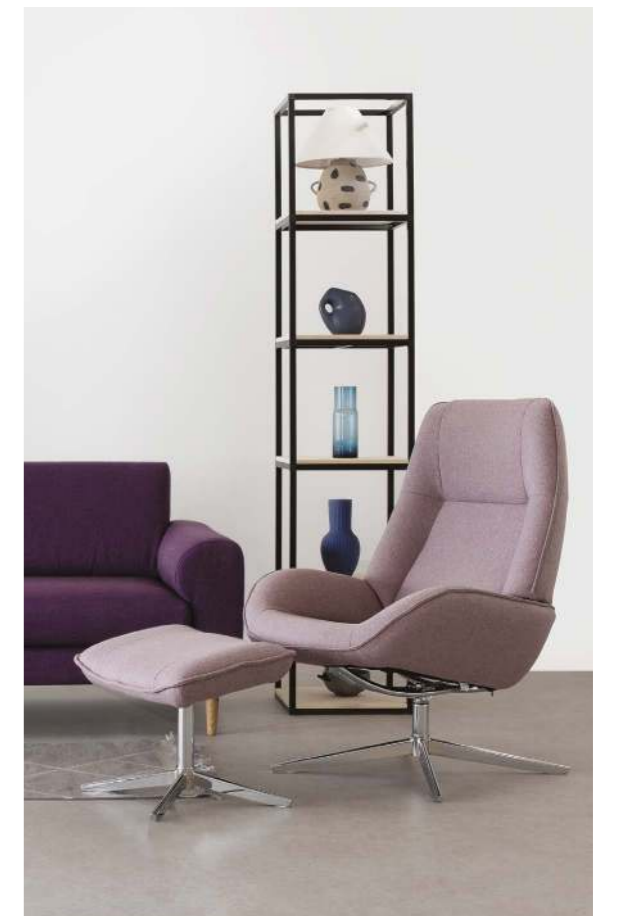

4. Boss

Chair: H 110 cm | SH 44 cm | W 71 cm | D 80 cm
Footrest: H 43 cm | W 54 cm | D 41 cm

5. Magic Plus

Chair: H 112 cm | SH 51 cm | W 71 cm | D 80 cm
Footrest: H 40 cm | W 55 cm | D 37 cm

Height | Seat Height | Width | Depth

1.

2.

3.

4.

1. Bordeaux

Chair: H 99 cm | SH 42 cm | W 72 cm | D 82 cm
 Footrest: H 40 cm | W 55 cm | D 37 cm

2. Roma

Chair: H 100 cm | SH 43 cm | W 72 cm | D 82 cm
 Footrest: H 42 cm | W 55 cm | D 37 cm