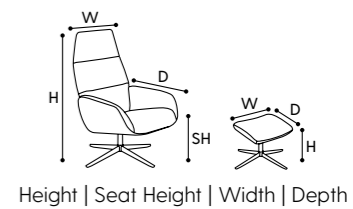

3. Glove

Chair: H 102 cm | SH 43 cm | W 64 cm | D 70 cm
 Footrest: H 40 cm | W 56 cm | D 38 cm

4. Torino

Chair: H 101 cm | SH 45 cm | W 72 cm | D 82 cm
 Footrest: H 43 cm | W 55 cm | D 37 cm

Height | Seat Height | Width | Depth

1. Fox

Chair: H 98 cm | SH 44 cm | W 72 cm | D 86 cm
Footrest: H 43 cm | W 55 cm | D 37 cm

2. Firana

Chair: H 98 cm | SH 44 cm | W 72 cm | D 86 cm
Footrest: H 43 cm | W 55 cm | D 37 cm

3. Alberto

Chair: H 104 cm | SH 45 cm | W 78 cm | D 88 cm
Footrest: H 40 cm | W 55 cm | D 37 cm

4. Jola

Chair: H 104 cm | SH 45 cm | W 78 cm | D 88 cm
Footrest: H 40 cm | W 55 cm | D 37 cm

1.

2.

3.

1. Camillo

Chair: H 100 cm | SH 43 cm | W 74 cm | D 89 cm
Footrest: H 40 cm | W 55 cm | D 37 cm

2. Vision

Chair: H 99 cm | SH 43 cm | W 71 cm | D 86 cm
Footrest: H 43 cm | W 55 cm | D 37 cm

3. Vision XL

Chair: H 104 cm | SH 46 cm | W 71 cm | D 86 cm
Footrest: H 43 cm | W 55 cm | D 37 cm

1.

2.

1. Havana

Chair: H 105 cm | SH 39 cm | W 63 cm | D 70 cm
Footrest: H 47 cm | W 49 cm | D 37 cm