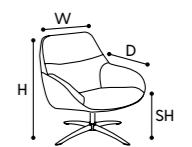

4.

1. Bourbon Wood

Chair: H 81 cm | SH 44 cm | W 71 cm | D 81 cm

2. Louisiana

Chair: H 81 cm | SH 44 cm | W 75 cm | D 73 cm

3. Nordic

Chair: H 72 cm | SH 40 cm | W 74 cm | D 69 cm

4. Nordic Quilt

Chair: H 72 cm | SH 40 cm | W 74 cm | D 69 cm

5.

6.

5. Bat

Chair: H 80 cm | SH 40 cm | W 61 cm | D 70 cm

6. Eagle

Chair: H 75 cm | SH 39 cm | W 61 cm | D 69 cm

Height | Seat Height | Width | Depth

**1. Cleo**

Chair: H 76 cm | SH 48 cm | W 57 cm | D 57 cm

2. Cleo Wood

Chair: H 76 cm | SH 48 cm | W 57 cm | D 57 cm

3. Cleo Swivel

Chair: H 76 cm | SH 48 cm | W 57 cm | D 57 cm

4. Pearl

Chair: H 76 cm | SH 48 cm | W 61 cm | D 56 cm

Height | Seat Height | Width | Depth

1.

2.

1. Gro Lounge Chair

Chair: H 76 cm | SH 45 cm | W 76 cm | D 73 cm

2. Gro Sofa

Sofa: H 74 cm | SH 45 cm | W 161 cm | D 73 cm

1.