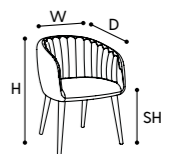

Chair: H 72 cm | SH 40 cm | W 74 cm | D 69 cm

5.

6.

5. Bat

Chair: H 80 cm | SH 40 cm | W 61 cm | D 70 cm

6. Eagle

Chair: H 75 cm | SH 39 cm | W 61 cm | D 69 cm

Height | Seat Height | Width | Depth

**1. Cleo**

Chair: H 76 cm | SH 48 cm | W 57 cm | D 57 cm

2. Cleo Wood

Chair: H 76 cm | SH 48 cm | W 57 cm | D 57 cm

3. Cleo Swivel

Chair: H 76 cm | SH 48 cm | W 57 cm | D 57 cm

4. Pearl

Chair: H 76 cm | SH 48 cm | W 61 cm | D 56 cm

Height | Seat Height | Width | Depth

1.

2.

1. Gro Lounge Chair

Chair: H 76 cm | SH 45 cm | W 76 cm | D 73 cm

2. Gro Sofa

Sofa: H 74 cm | SH 45 cm | W 161 cm | D 73 cm

1.

2.

1. Gro Chair Outdoor

Chair: H 76 cm | SH 45 cm | W 76 cm | D 73 cm

2. Gro Sofa Outdoor

Sofa: H 76 cm | SH 45 cm | W 161 cm | D 73 cm

Beautiful and
durable.
To shape your
dream home.

LIFESTYLE
FURNITURE
SINCE 1978