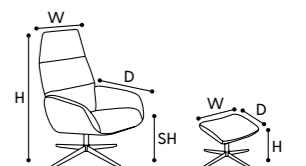

1.

2.

1. Esodo

Chair: H 111 cm | SH 45 cm | W 76 cm | D 78 cm

2. Vitez

Chair: H 111 cm | SH 46 cm | W 76 cm | D 81 cm

3.

3. Esodo Manual

Chair: H 111 cm | SH 45 cm | W 76 cm | D 78 cm

- 1. Elise**
Chair: H 96 cm | SH 50 cm | W 73 cm | D 81 cm
Footrest: H 47 cm | W 55 cm | D 37 cm
- 2. Elise Plus**
Chair: H 96 cm | SH 50 cm | W 73 cm | D 81 cm
Footrest: H 47 cm | W 55 cm | D 37 cm
- 3. Esprit**
Chair: H 99 cm | SH 44 cm | W 73 cm | D 87 cm
Footrest: H 50 cm | W 55 cm | D 37 cm
- 4. Esprit Plus**
Chair: H 99 cm | SH 44 cm | W 73 cm | D 87 cm
Footrest: H 50 cm | W 55 cm | D 37 cm
- 5. Lotus**
Chair: H 100 cm | SH 46 cm | W 73 cm | D 87 cm
Footrest: H 43 cm | W 55 cm | D 37 cm
- 6. Lotus Plus**
Chair: H 100 cm | SH 46 cm | W 73 cm | D 87 cm
Footrest: H 43 cm | W 55 cm | D 37 cm
- 7. Dahlia**
Chair: H 99 cm | SH 44 cm | W 73 cm | D 87 cm
Footrest: H 47 cm | W 55 cm | D 37 cm

**1. Ergo**

Chair: H 108 cm | SH 42 cm | W 71 cm | D 80 cm
Footrest: H 40 cm | W 55 cm | D 37 cm

2. Ergo Plus

Chair: H 108 cm | SH 42 cm | W 71 cm | D 80 cm
Footrest: H 40 cm | W 55 cm | D 37 cm

3. Chef

Chair: H 110 cm | SH 44 cm | W 71 cm | D 80 cm
Footrest: H 41 cm | W 55 cm | D 37 cm

4. Boss

Chair: H 110 cm | SH 44 cm | W 71 cm | D 80 cm
Footrest: H 43 cm | W 54 cm | D 41 cm

5. Magic Plus

Chair: H 112 cm | SH 51 cm | W 71 cm | D 80 cm
Footrest: H 40 cm | W 55 cm | D 37 cm

Height | Seat Height | Width | Depth