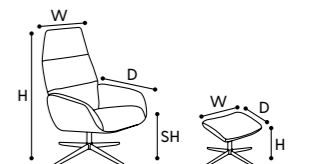

6.

7.

6. Orion LB

Chair: H 86 cm | SH 39 cm | W 71 cm | D 84 cm

7. Orion LB Combi

Chair: H 86 cm | SH 39 cm | W 71 cm | D 84 cm

Height | Seat Height | Width | Depth

1.