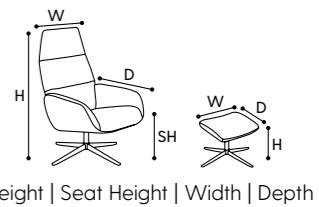

Chair: H 111 cm | SH 45 cm | W 76 cm | D 78 cm

- 1. Elise**
Chair: H 96 cm | SH 50 cm | W 73 cm | D 81 cm
Footrest: H 47 cm | W 55 cm | D 37 cm
- 2. Elise Plus**
Chair: H 96 cm | SH 50 cm | W 73 cm | D 81 cm
Footrest: H 47 cm | W 55 cm | D 37 cm
- 3. Esprit**
Chair: H 99 cm | SH 44 cm | W 73 cm | D 87 cm
Footrest: H 50 cm | W 55 cm | D 37 cm
- 4. Esprit Plus**
Chair: H 99 cm | SH 44 cm | W 73 cm | D 87 cm
Footrest: H 50 cm | W 55 cm | D 37 cm
- 5. Lotus**
Chair: H 100 cm | SH 46 cm | W 73 cm | D 87 cm
Footrest: H 43 cm | W 55 cm | D 37 cm
- 6. Lotus Plus**
Chair: H 100 cm | SH 46 cm | W 73 cm | D 87 cm
Footrest: H 43 cm | W 55 cm | D 37 cm
- 7. Dahlia**
Chair: H 99 cm | SH 44 cm | W 73 cm | D 87 cm
Footrest: H 47 cm | W 55 cm | D 37 cm

4. Boss

Chair: H 110 cm | SH 44 cm | W 71 cm | D 80 cm
Footrest: H 43 cm | W 54 cm | D 41 cm

5. Magic Plus

Chair: H 112 cm | SH 51 cm | W 71 cm | D 80 cm
Footrest: H 40 cm | W 55 cm | D 37 cm

Height | Seat Height | Width | Depth

1.

2.

3.

4.

1. Bordeaux

Chair: H 99 cm | SH 42 cm | W 72 cm | D 82 cm
 Footrest: H 40 cm | W 55 cm | D 37 cm

2. Roma

Chair: H 100 cm | SH 43 cm | W 72 cm | D 82 cm
 Footrest: H 42 cm | W 55 cm | D 37 cm

3. Glove

Chair: H 102 cm | SH 43 cm | W 64 cm | D 70 cm
 Footrest: H 40 cm | W 56 cm | D 38 cm

4. Torino

Chair: H 101 cm | SH 45 cm | W 72 cm | D 82 cm
 Footrest: H 43 cm | W 55 cm | D 37 cm

Height | Seat Height | Width | Depth