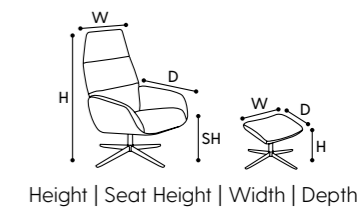

6. Palma Combi

Chair: H 106 cm | SH 44 cm | W 77 cm | D 86 cm
Footrest: H 39 cm | W 60 cm | D 41 cm

Dyfosit™
Patented function system

1. Vitez Plus

Chair: H 116 cm | SH 46 cm | W 78 cm | D 87 cm
Footrest: H 40 cm | W 55 cm | D 41 cm

2. Vitez Plus Combi

Chair: H 116 cm | SH 46 cm | W 78 cm | D 87 cm
Footrest: H 40 cm | W 55 cm | D 41 cm

3. Angel

Chair: H 112 cm | SH 46 cm | W 78 cm | D 85 cm
Footrest: H 41 cm | W 54 cm | D 40 cm

Dyfosit™
Patented function system

1.

2.

1. Esodo

Chair: H 111 cm | SH 45 cm | W 76 cm | D 78 cm

2. Vitez

Chair: H 111 cm | SH 46 cm | W 76 cm | D 81 cm

3.

3. Esodo Manual

Chair: H 111 cm | SH 45 cm | W 76 cm | D 78 cm

- 1. Elise**
Chair: H 96 cm | SH 50 cm | W 73 cm | D 81 cm
Footrest: H 47 cm | W 55 cm | D 37 cm
- 2. Elise Plus**
Chair: H 96 cm | SH 50 cm | W 73 cm | D 81 cm
Footrest: H 47 cm | W 55 cm | D 37 cm
- 3. Esprit**
Chair: H 99 cm | SH 44 cm | W 73 cm | D 87 cm
Footrest: H 50 cm | W 55 cm | D 37 cm
- 4. Esprit Plus**
Chair: H 99 cm | SH 44 cm | W 73 cm | D 87 cm
Footrest: H 50 cm | W 55 cm | D 37 cm
- 5. Lotus**
Chair: H 100 cm | SH 46 cm | W 73 cm | D 87 cm
Footrest: H 43 cm | W 55 cm | D 37 cm
- 6. Lotus Plus**
Chair: H 100 cm | SH 46 cm | W 73 cm | D 87 cm
Footrest: H 43 cm | W 55 cm | D 37 cm
- 7. Dahlia**
Chair: H 99 cm | SH 44 cm | W 73 cm | D 87 cm
Footrest: H 47 cm | W 55 cm | D 37 cm