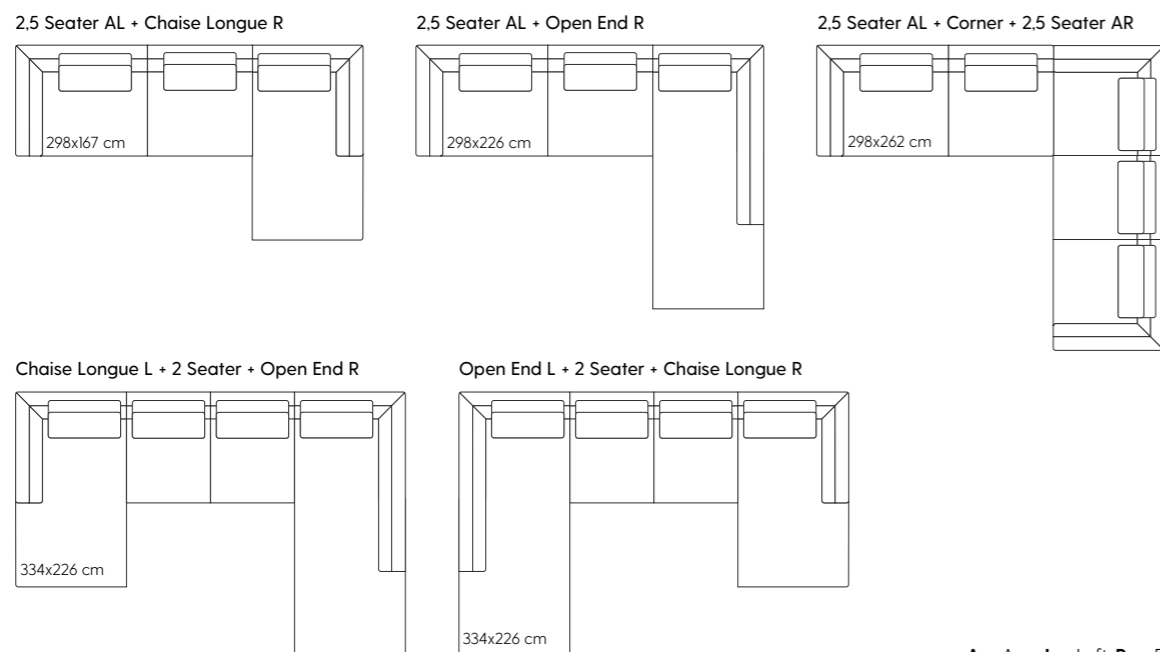

PREDEFINED COMPOSITIONS