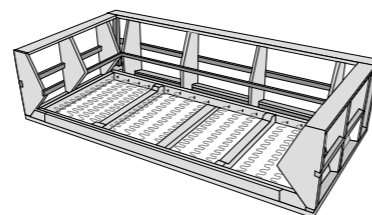

CONSTRUCTION

At KEBE, we use only high-quality open-cell foam (**HIGH RESILIENCY - HR Foam**). This dynamic foam bounces back exceptionally well, and its cellular structure provides great flexibility and optimal support.

The wooden construction of the Como Sofa that includes: chipboard, solid wood and plywood is covered with two grades of **HR foam**. HR foam and no-sag springs under the seat ensures no deformation and guarantees convenience and comfort during use. Backrest cushions allow for various and comfortable settings.