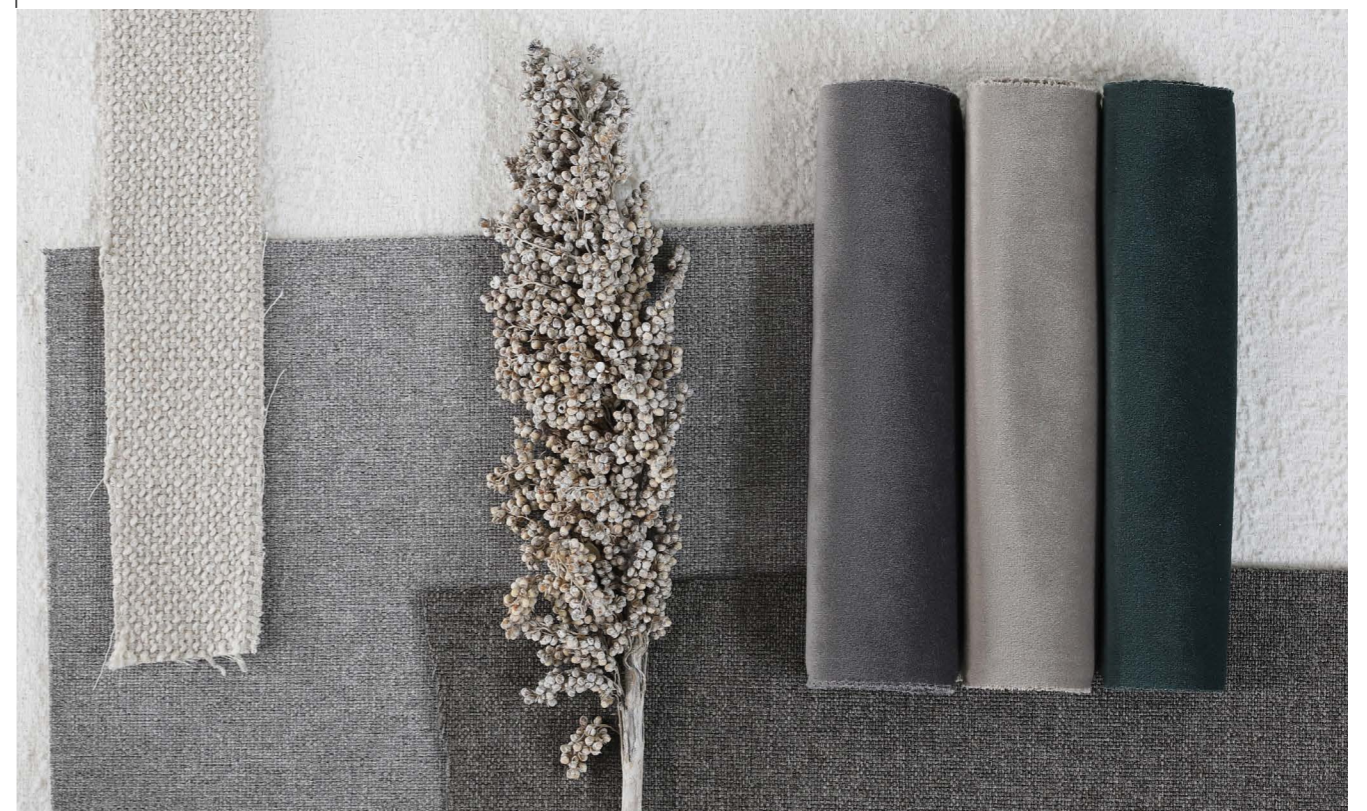

1 SELECT MODULES

PREDEFINED COMPOSITIONS

A-> Arm, L-> Left, R -> Right

2 CHOOSE COVER

When choosing a cover, think of both the colors and the scheme of the room. You can match the sofa with the interior color palette, or you can contrast it, creating an eye-catching effect. Decide on the texture and choose from the plenty of available colors, fabrics, and leathers. It is important to consider not only beauty but also the environmental impact of your choices, which is something that KEBE takes into high consideration.