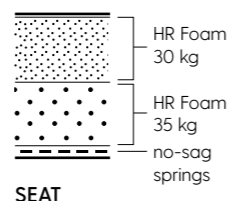

CONSTRUCTION

At KEBE, we use only high-quality open-cell foam (**HIGH RESILIENCY - HR Foam**). This dynamic foam bounces back exceptionally well, and its cellular structure provides great flexibility and optimal support.

The wooden construction of the Como Sofa that includes: chipboard, solid wood and plywood is covered with two grades of **HR foam**. HR foam and no-sag springs under the seat ensures no deformation and guarantees convenience and comfort during use. Backrest cushions allow for various and comfortable settings.