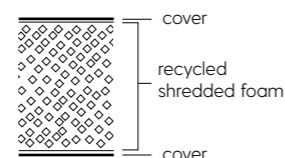

DECORATIVE PILLOW

DECORATIVE PILLOW
40x40 cm [no. P08]