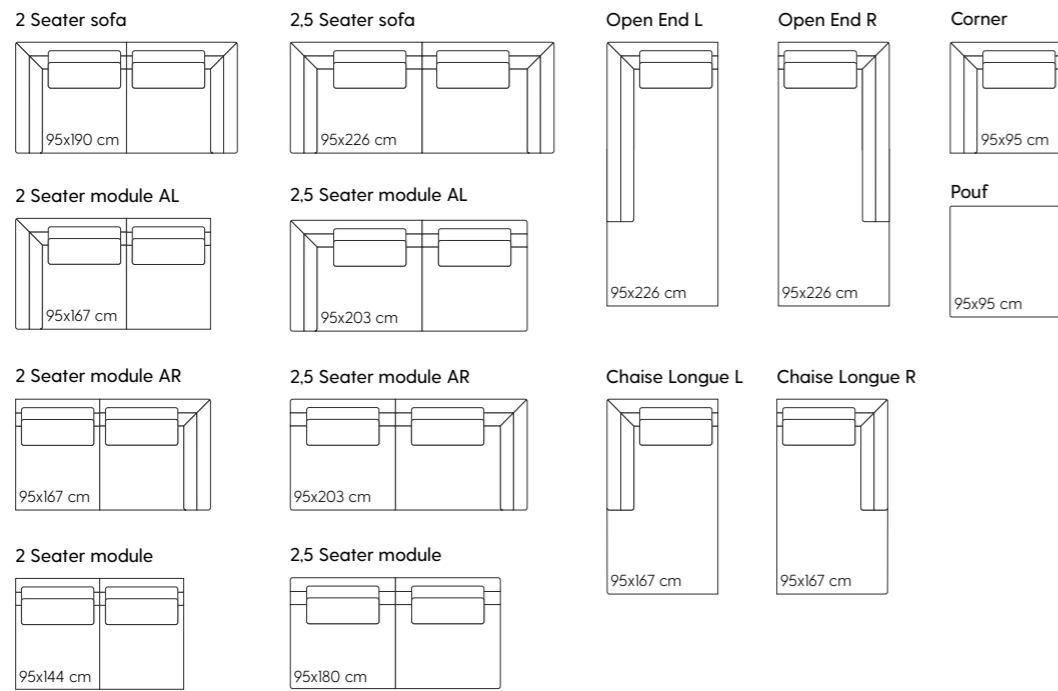

CREATE YOUR SOFA

With uniquely designed arms and puffy cushions, the Como Sofa enriches any room. A simple module system makes it easy to create a perfect combination adjusted to various expectations and needs. With many fabrics to choose from, the Como sofa allows for making a spacious U-shaped seating area or keeping it simple with just a 2-seater.

1 SELECT MODULES