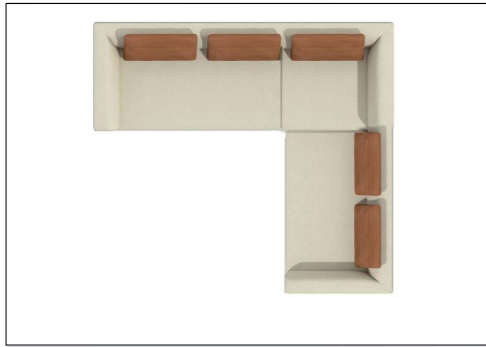

▶ 2.5 SEATER SOFA

▶ OPEN END L + 2,5 SEATER AR

► CHAISE LONGUE L + 2 SEATER + OPEN END R

▶ 2,5 SEATER AL + CORNER + 2 SEATER AR

FULL SIZE
PILLOW

SOFA & CHAIR - THE MATCH MADE IN HEAVEN

Create your perfect interior by combining our beautiful chairs with Como Sofa. You can customize and match them with colors and fabrics to achieve the ideal combination of style and comfort. Whether you prefer a modern, minimalist look or a more traditional style, we can assure you that you will find something that suits you well. Reimagine your home by choosing sofas and chairs, both durable and functional, from the same trusted and environmentally friendly brand that KEBE is known for.