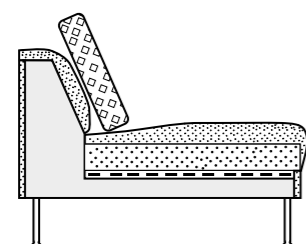

CONSTRUCTION

At KEBE, we use only high-quality open-cell foam (**HIGH RESILIENCY - HR Foam**). This dynamic foam bounces back exceptionally well, and its cellular structure provides great flexibility and optimal support.

The wooden construction of the Como Sofa that includes: chipboard, solid wood and plywood is covered with two grades of **HR foam**. HR foam and no-sag springs under the seat ensures no deformation and guarantees convenience and comfort during use. Backrest cushions allow for various and comfortable settings.